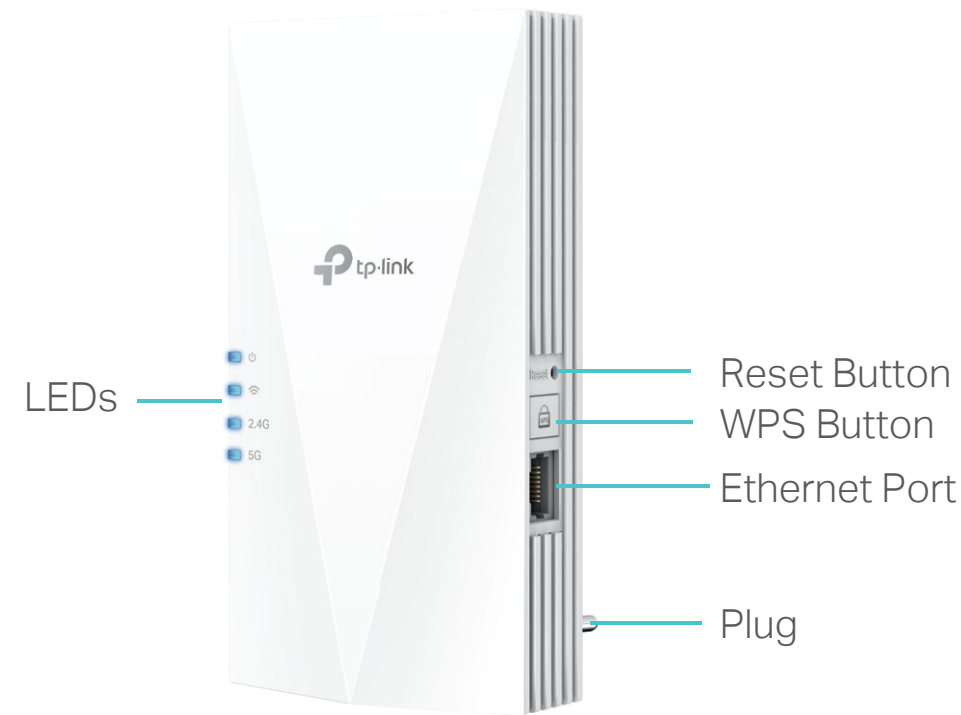

Specifications

Hardware

- Button: WPS Button, Reset Button
- Port: 1 Gigabit Ethernet Port
- Power Consumption: 13.5W
- Dimensions (W × D × H): 3.1×1.4×5.9 in. (78×36×149 mm)

Wireless

- Wireless Standards: IEEE 802.11a/n/ac/ax 5 GHz, IEEE 802.11b/g/n/ax 2.4 GHz
- Frequency: 2.4 GHz and 5 GHz
- Signal Rate: 574 Mbps at 2.4 GHz, 2402 Mbps at 5 GHz
- Transmit Power: CE: 2.4 GHz ≤ 16dBm, 5 GHz ≤ 23dBm
- Reception Sensitivity:
  5GHz:
  11ax HE160 MCS11: -58dBm, 11ax HE160 MCS0: -88dBm
  11ax HE80 MCS11: -60dBm, 11ax HE80 MCS0: -91dBm
  11ax HE40 MCS11: -63dBm, 11ax HE40 MCS0: -94dBm
  11ax HE20 MCS11: -66dBm, 11ax HE20 MCS0: -97dBm
  11ac HT80 MCS9: -65dBm, 11ac HT80 MCS0: -91dBm
  11ac HT40 MCS9: -69dBm, 11ac HT40 MCS0: -94dBm
  11ac HT20 MCS8: -74dBm, 11ac HT20 MCS0: -97dBm
  11a 54Mbps: -78dBm, 11a 6Mbps: -97dBm
  2.4GHz:
  11ax HE40 MCS11: -62dBm, 11ax HE40 MCS0: -93dBm
  11ax HE20 MCS11: -65dBm, 11ax HE20 MCS0: -95dBm
  11n HT40 MCS7: -72dBm, 11n HT40 MCS0: -93dBm
  11n HT20 MCS7: -76dBm, 11n HT20 MCS0: -95dBm
  11g 54Mbps: -78dBm, 11g 6Mbps: -96dBm

- Wireless Function: Enable/Disable Wireless Radio, Wireless Statistics
- Wireless Security: WEP, WPA, WPA2, WPA3

Others

- Certification
  CE, RoHS
- System Requirements
  Microsoft Windows 98SE, NT, 2000, XP, Vista™ or Windows 7, 8, 8.1, 10, MAC OS, NetWare, UNIX or Linux
  Internet Explorer 11, Firefox 12.0, Chrome 20.0, Safari 4.0, or other Java-enabled browser
- Package Contents
  Wi-Fi Range Extender RE700X
  Quick Installation Guide

For more information, please visit

<https://www.tp-link.com/home-networking/range-extender/RE700X/>

or scan the QR code left

[†]Maximum wireless signal rates are the physical rates derived from IEEE Standard 802.11 specifications. Actual wireless data throughput and wireless coverage per ft² are not guaranteed and will vary as a result of network conditions, client limitations, and environmental factors, including building materials, obstacles, volume and density of traffic, and client location.

[†]The product may not be compatible with routers or gateways with firmware that has been altered, is based on open source programs, or is non-standard or outdated.

[§]Uninterrupted Roaming is designed for devices that support the 802.11k/v standard.

[¶]Up to 4x Capacity refers to 4x increase in median throughput under dense environment compared to 11ac wave 2 range extender.

[*]Saving clients' battery power requires clients to also support the 802.11ax Wi-Fi standard. Actual power reduction may vary as a result of network conditions, client limitations, and environmental factors.

©2022 TP-Link

www.tp-link.com

TP-Link AX3000 Wi-Fi 6 Range Extender RE700X