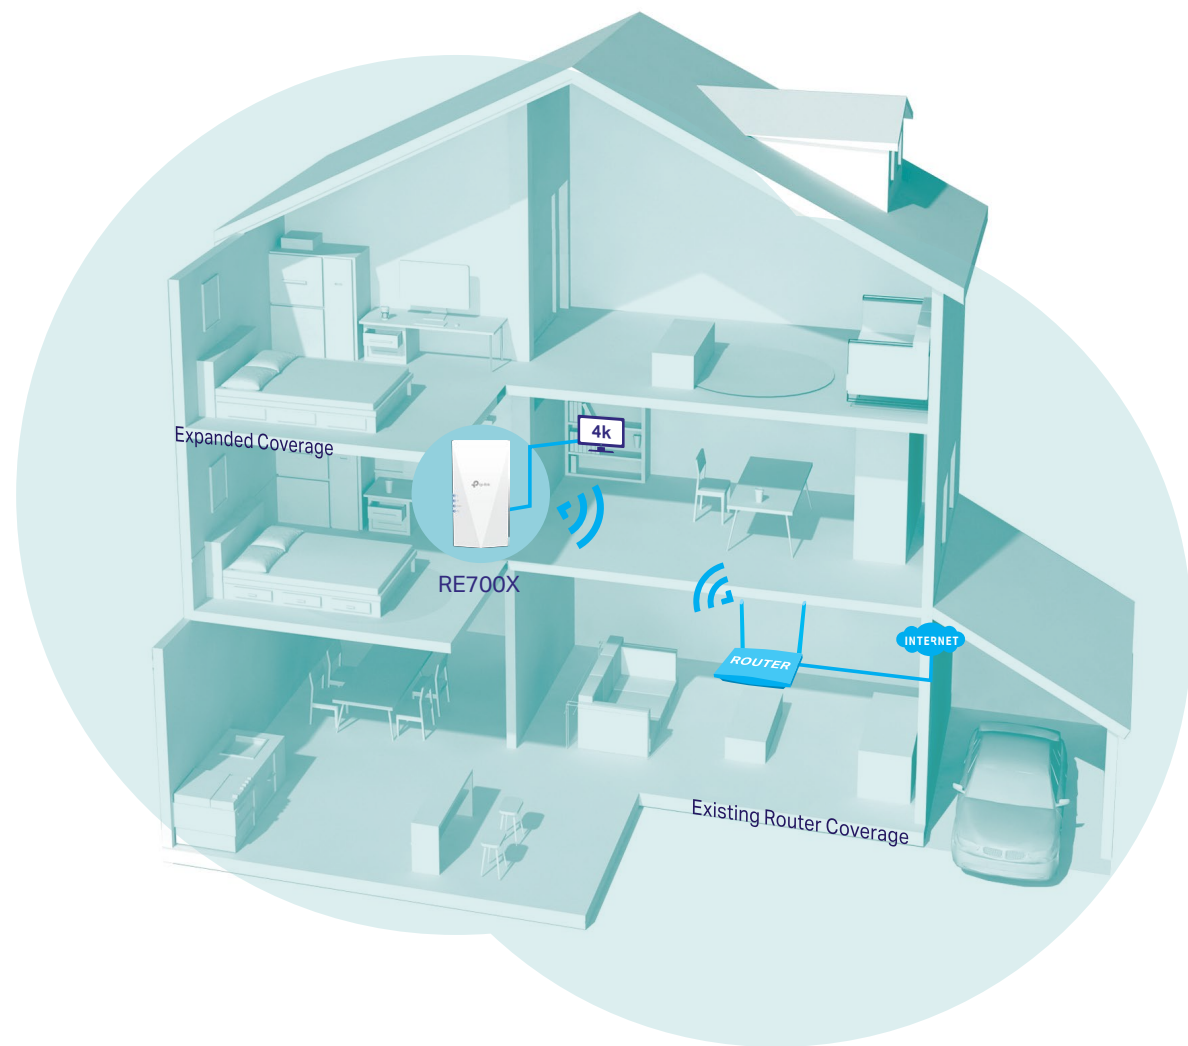

Highlights

Extend AX3000 Wi-Fi to Your Whole Home

Works with any Wi-Fi router to eliminate Wi-Fi dead zones, and blanket your home with stable, super-fast, seamless Wi-Fi via OneMesh™.

● Wi-Fi Coverage
— Ethernet Cable

Faster Wi-Fi 6 Speed

Experience explosive Wi-Fi speeds up to 3 Gbps with the wider 160 MHz channel.[†]

Larger Capacity

Wi-Fi 6 builds a more efficient network that increases the average throughput by 4 times and servers more devices.[^]

Ultra-Low Latency

Take advantage of ultra-low latency to enjoy smoother online experience.

Save Clients' Battery Power

Target Wake Time schedules the connection time of battery-powered devices to reduce their power consumption.*

Adaptive Path Selection

Keep your network running at top-speed by automatically choosing the fastest connection path to the router.

Access Point Mode

Create a new Wi-Fi access point to enhance your wired network with Wi-Fi capability.

Easy Setup Within Minutes

Easy setup and management via WPS button/Tether app/Web UI.